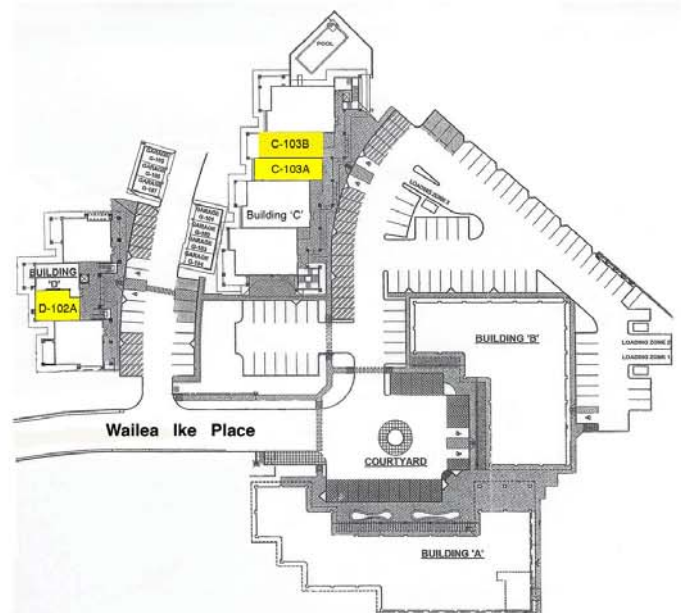

Available Immediately

3 ocean view suites in open vanilla shell with separate air conditioning:

C-103A: 924 sf $3.16 NNN

C-103B: 1,071 sf $3.16 NNN

D-102A: 785 sf $3.25 NNN
(+162 sf shared lobby & private restroom)

Call Ron Wilson, Broker/Owner
for leasing information or e-mail
ronmaui@coldwellbanker.com