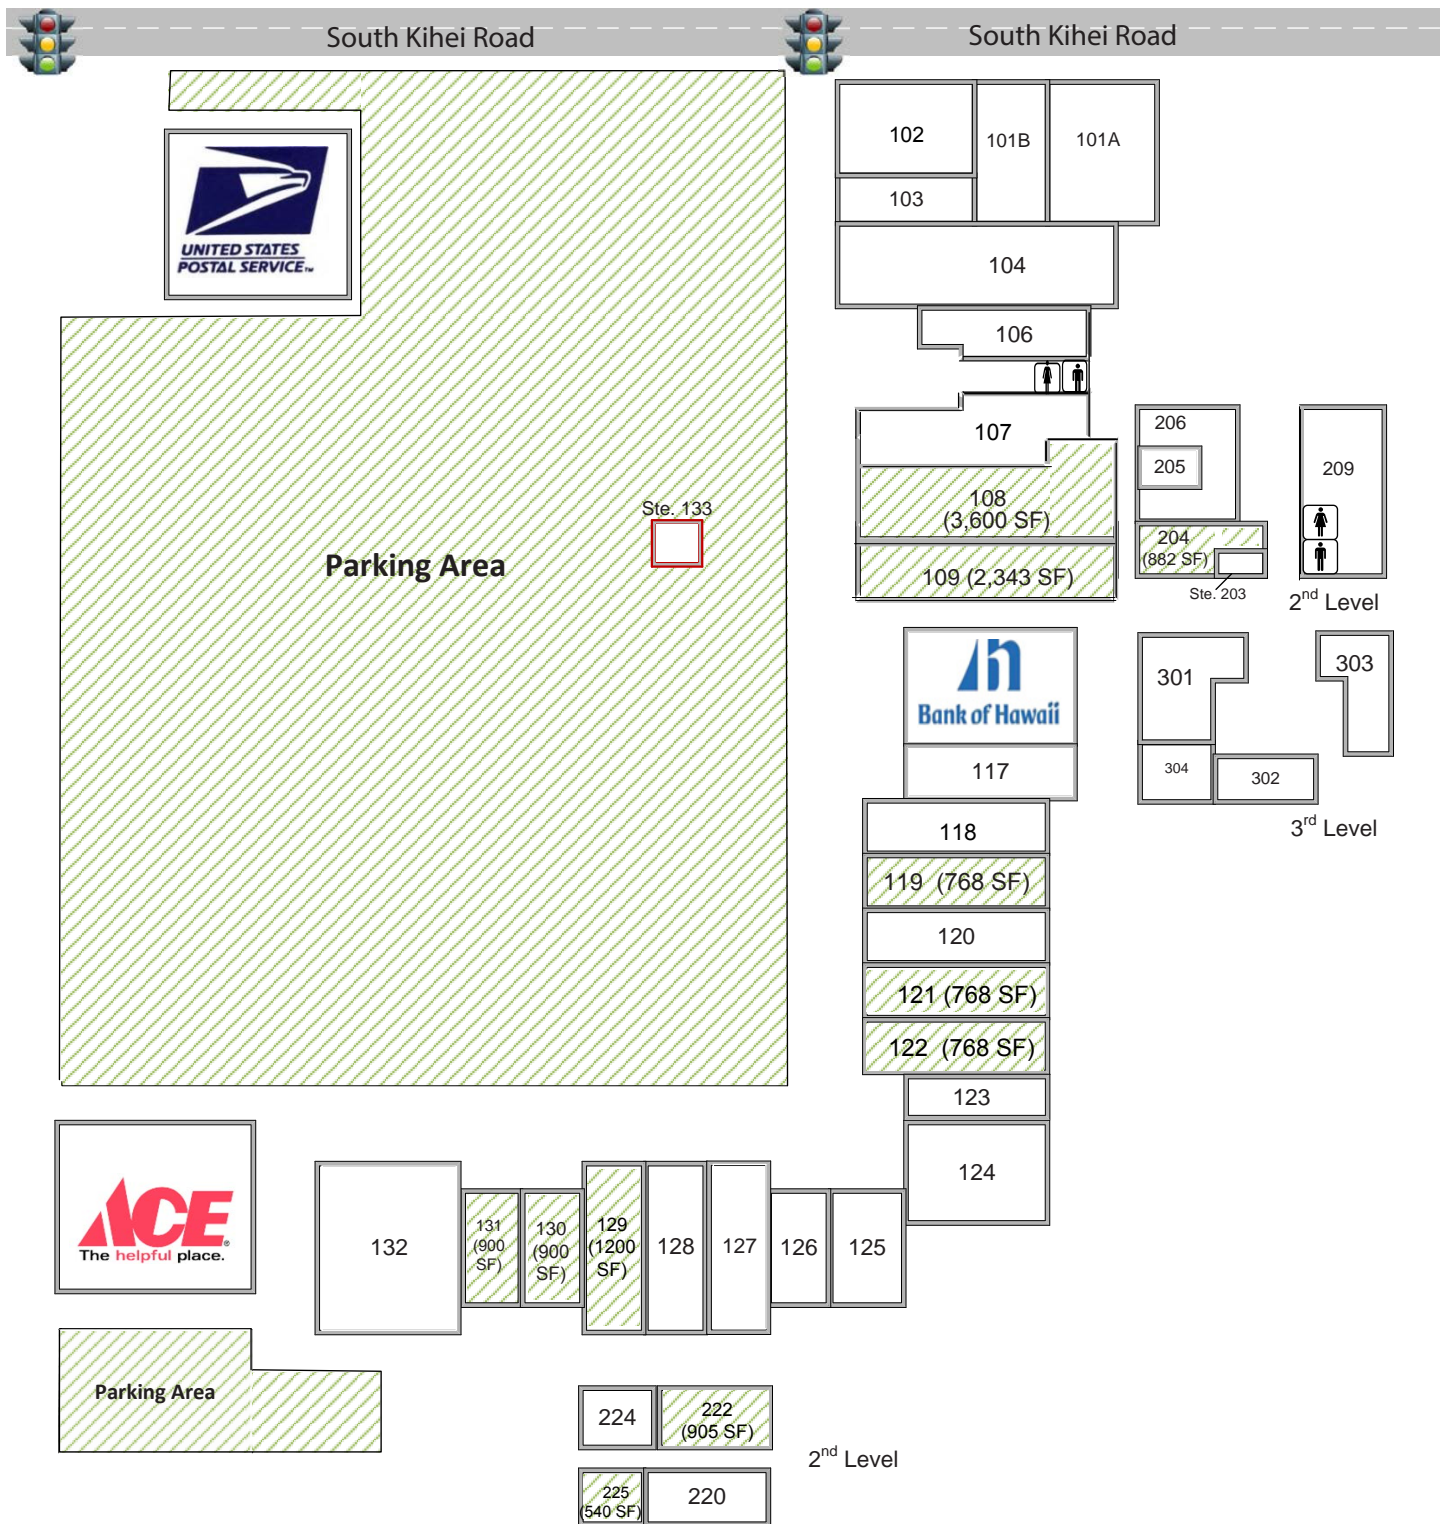

AZEKA SHOPPING CENTER - MAKAI

RETAIL/OFFICE SPACES AVAILABLE FOR LEASE AZEKA MAKAI SITE MAP

The information contained herein comes from sources deemed to be reliable; however, no representation or warranty is made by MW Commercial Realty, Inc. and said information is subject to change without notice. No subagency offered.

**MW Commercial
Realty, Inc.**
Real Estate Brokerage

1280 S. Kihei Road | Ste. 224 | Kihei, HI 96753
P: (808) 879-5000 | F: (808) 879-3999 | Corp. Lic. # RB-16265
www.mwcommerciallistings.com