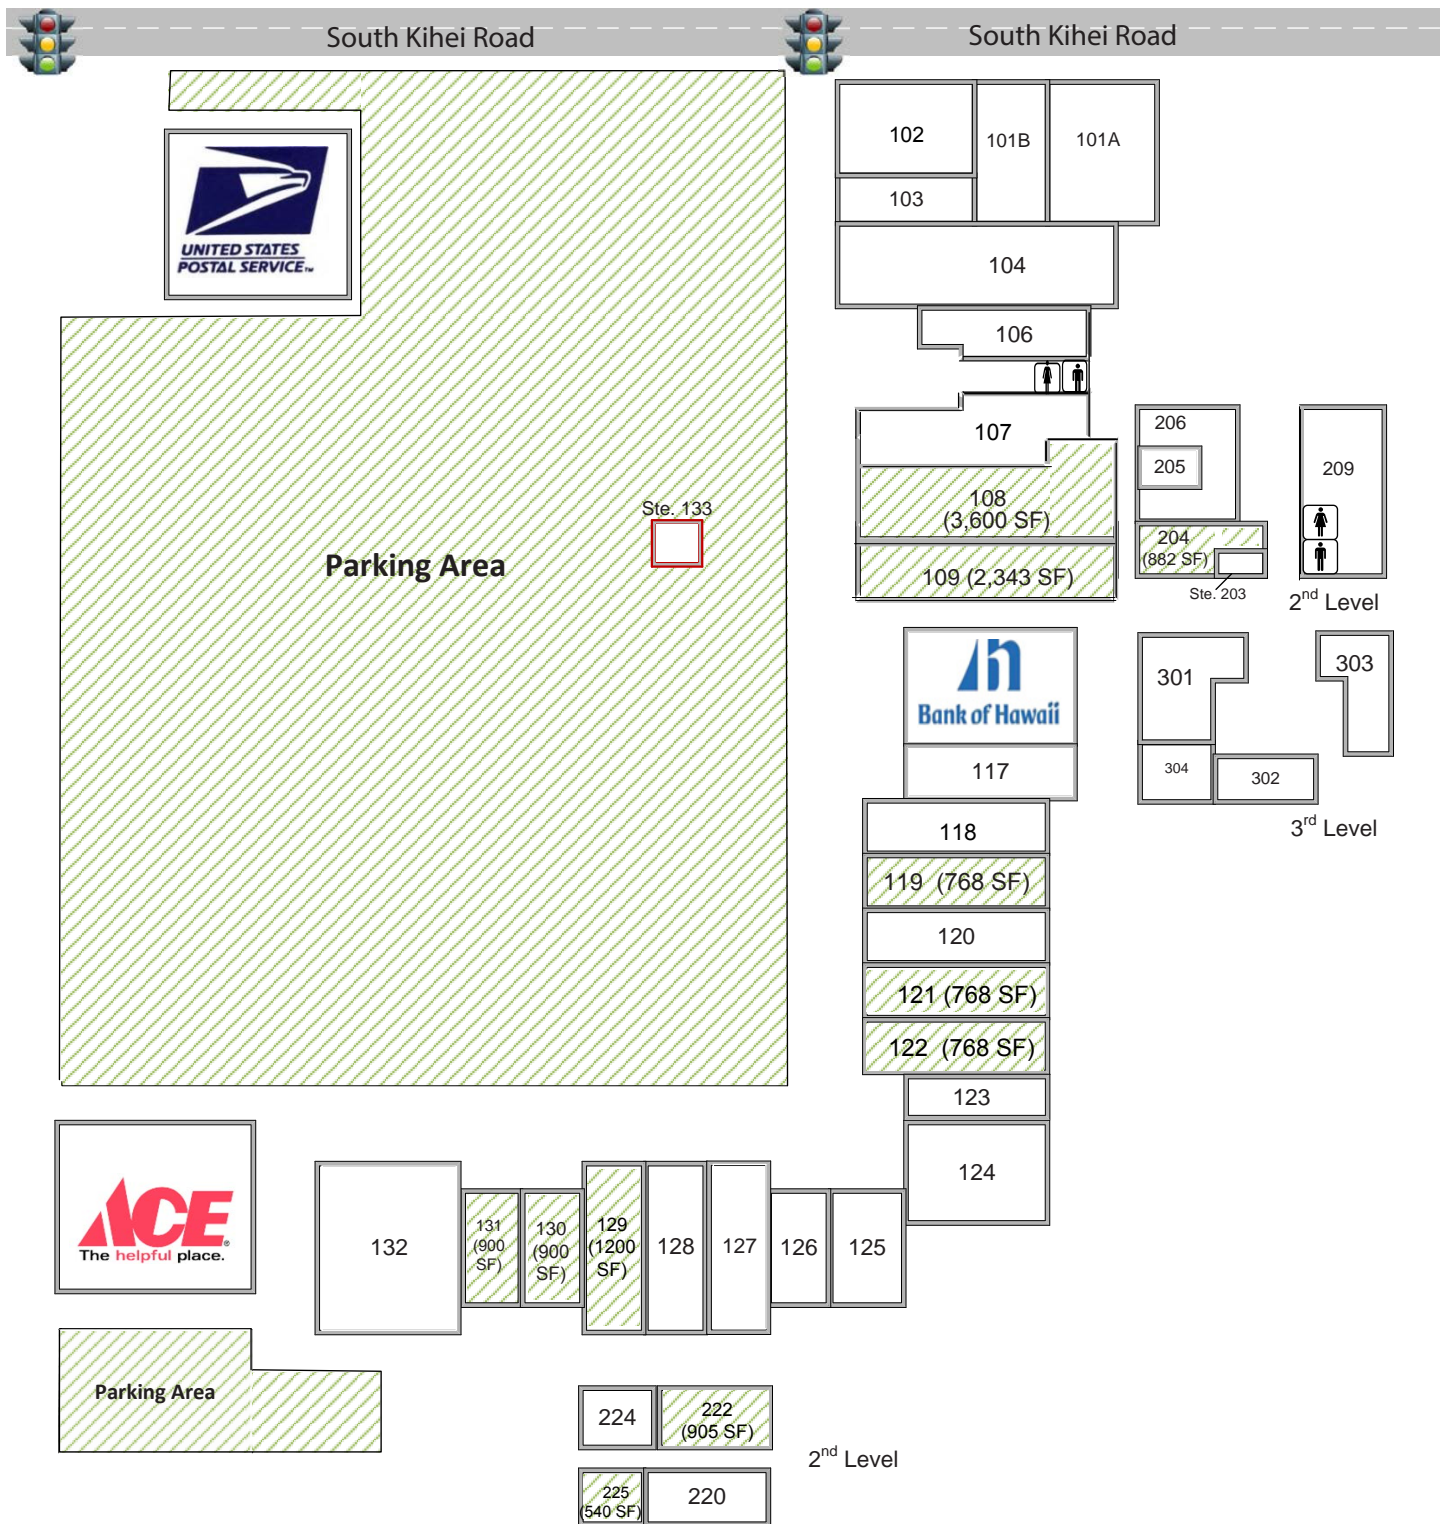

AZEKA SHOPPING CENTER - MAKAI

RETAIL/OFFICE SPACES AVAILABLE FOR LEASE AZEKA MAKAI SITE MAP

The information contained herein comes from sources deemed to be reliable; however, no representation or warranty is made by MW Commercial Realty, Inc. and said information is subject to change without notice. No subagency offered.

**MW Commercial
Realty, Inc.**
Real Estate Brokerage

1280 S. Kihei Road | Ste. 224 | Kihei, HI 96753
P: (808) 879-5000 | F: (808) 879-3999 | Corp. Lic. # RB-16265
www.mwcommercialrealty.com