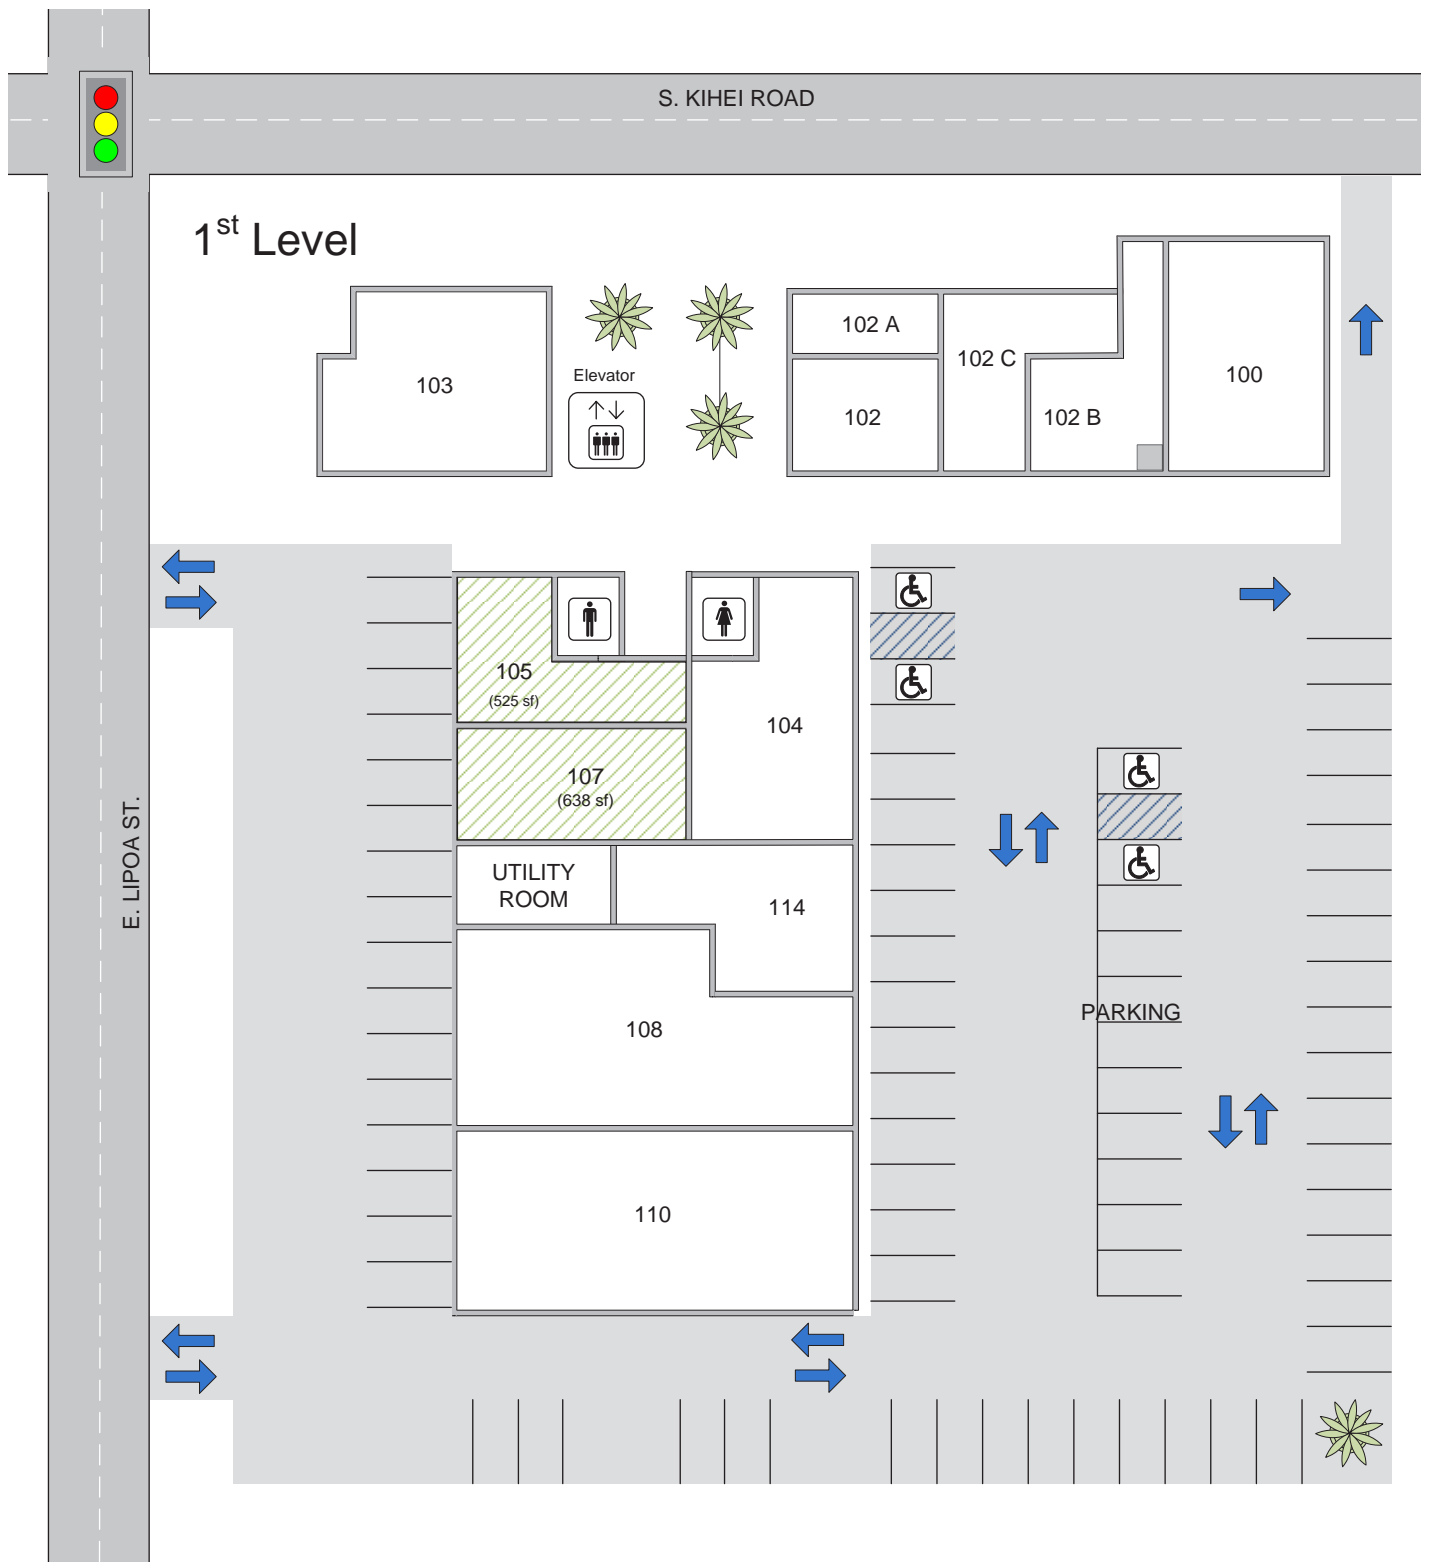

KIHEI PLAZA

**MW Commercial
Realty, Inc.**
Real Estate Brokerage

1280 S. Kihei Road | Ste. 224 | Kihei, HI 96753
P: (808) 879-5000 | F: (808) 879-3999 | Corp. Lic. # RB-16265
www.mwcommerciallistings.com