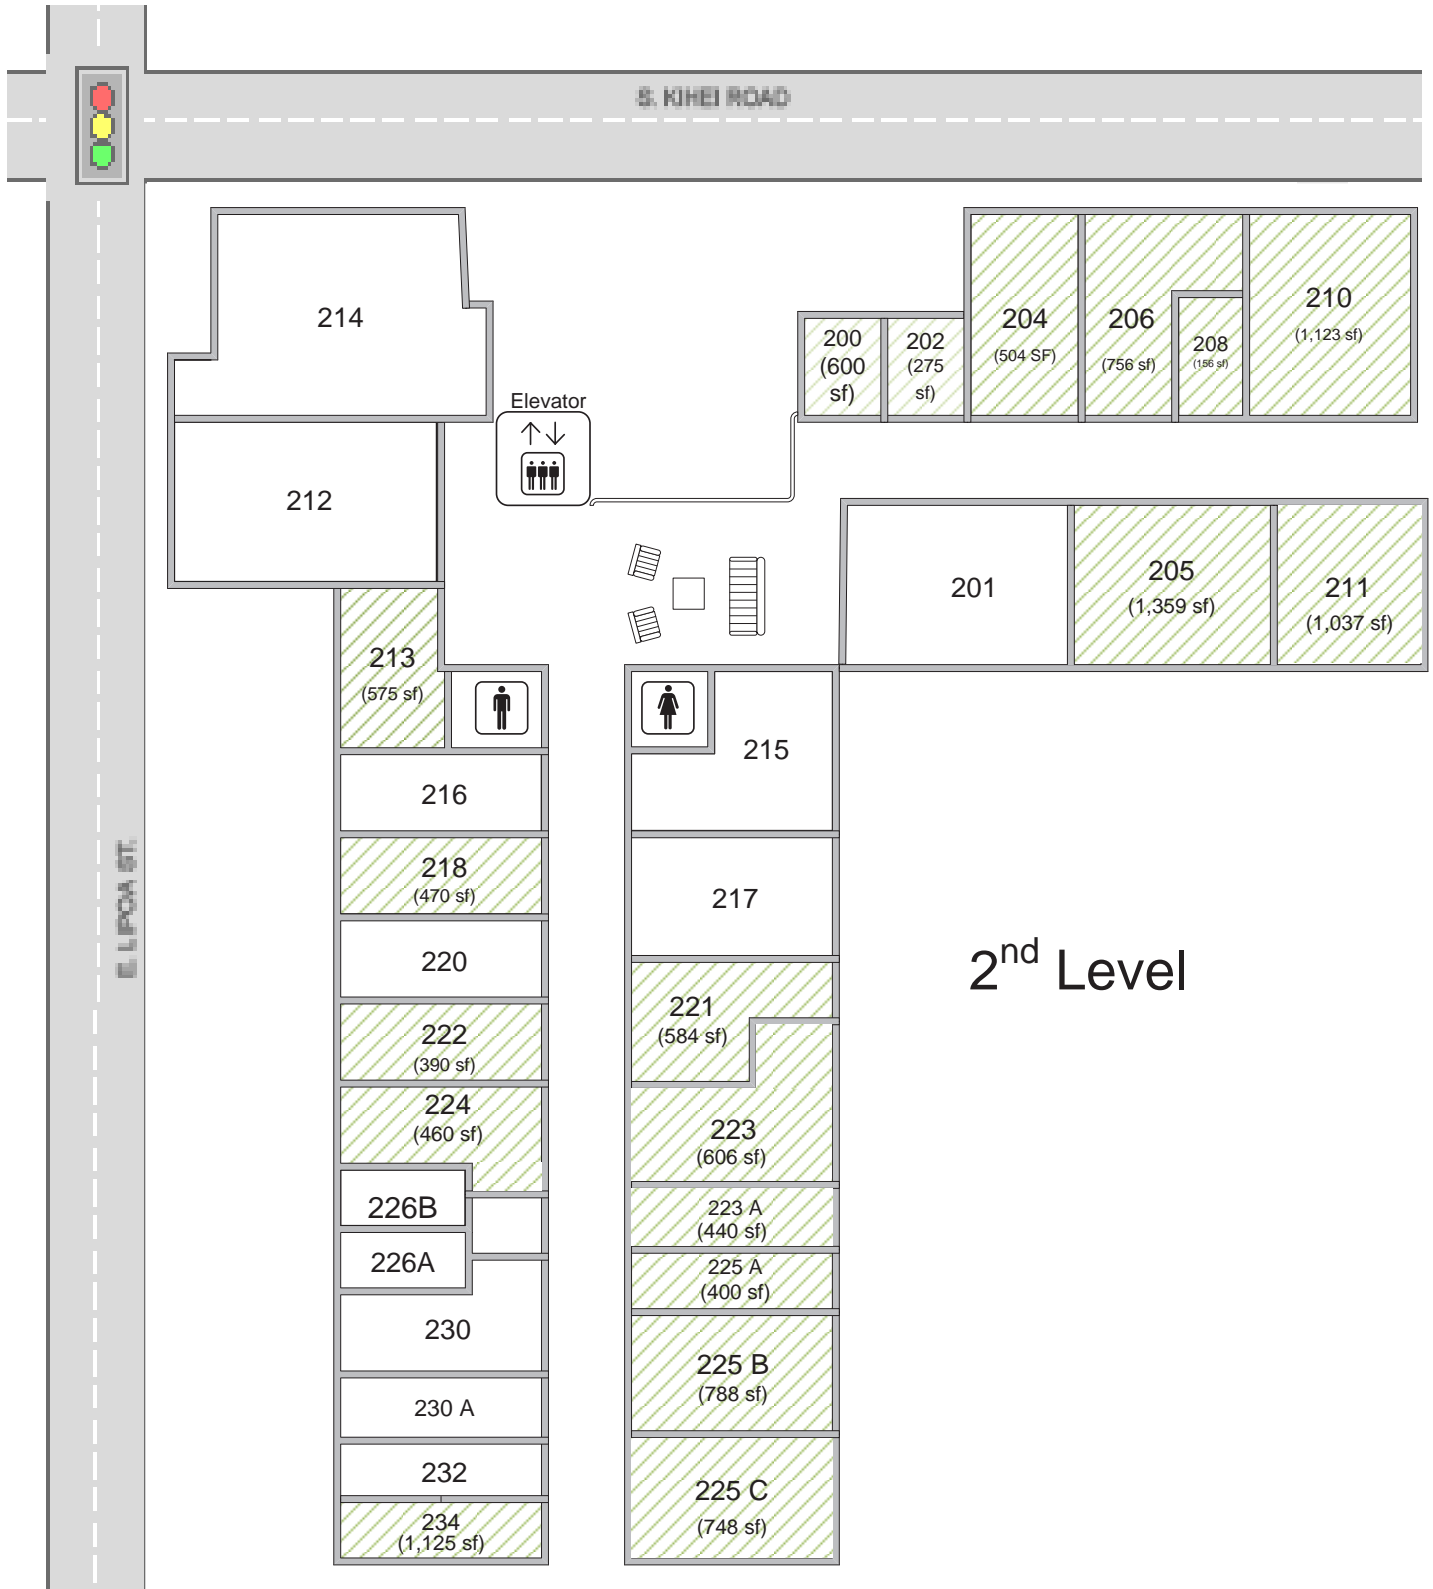

KIHEI PLAZA

**MW Commercial
Realty, Inc.**
Real Estate Brokerage

1280 S. Kihei Road | Ste. 224 | Kihei, HI 96753
P: (808) 879-5000 | F: (808) 879-3999 | Corp. Lic. # RB-16265
www.mwcommercialistings.com