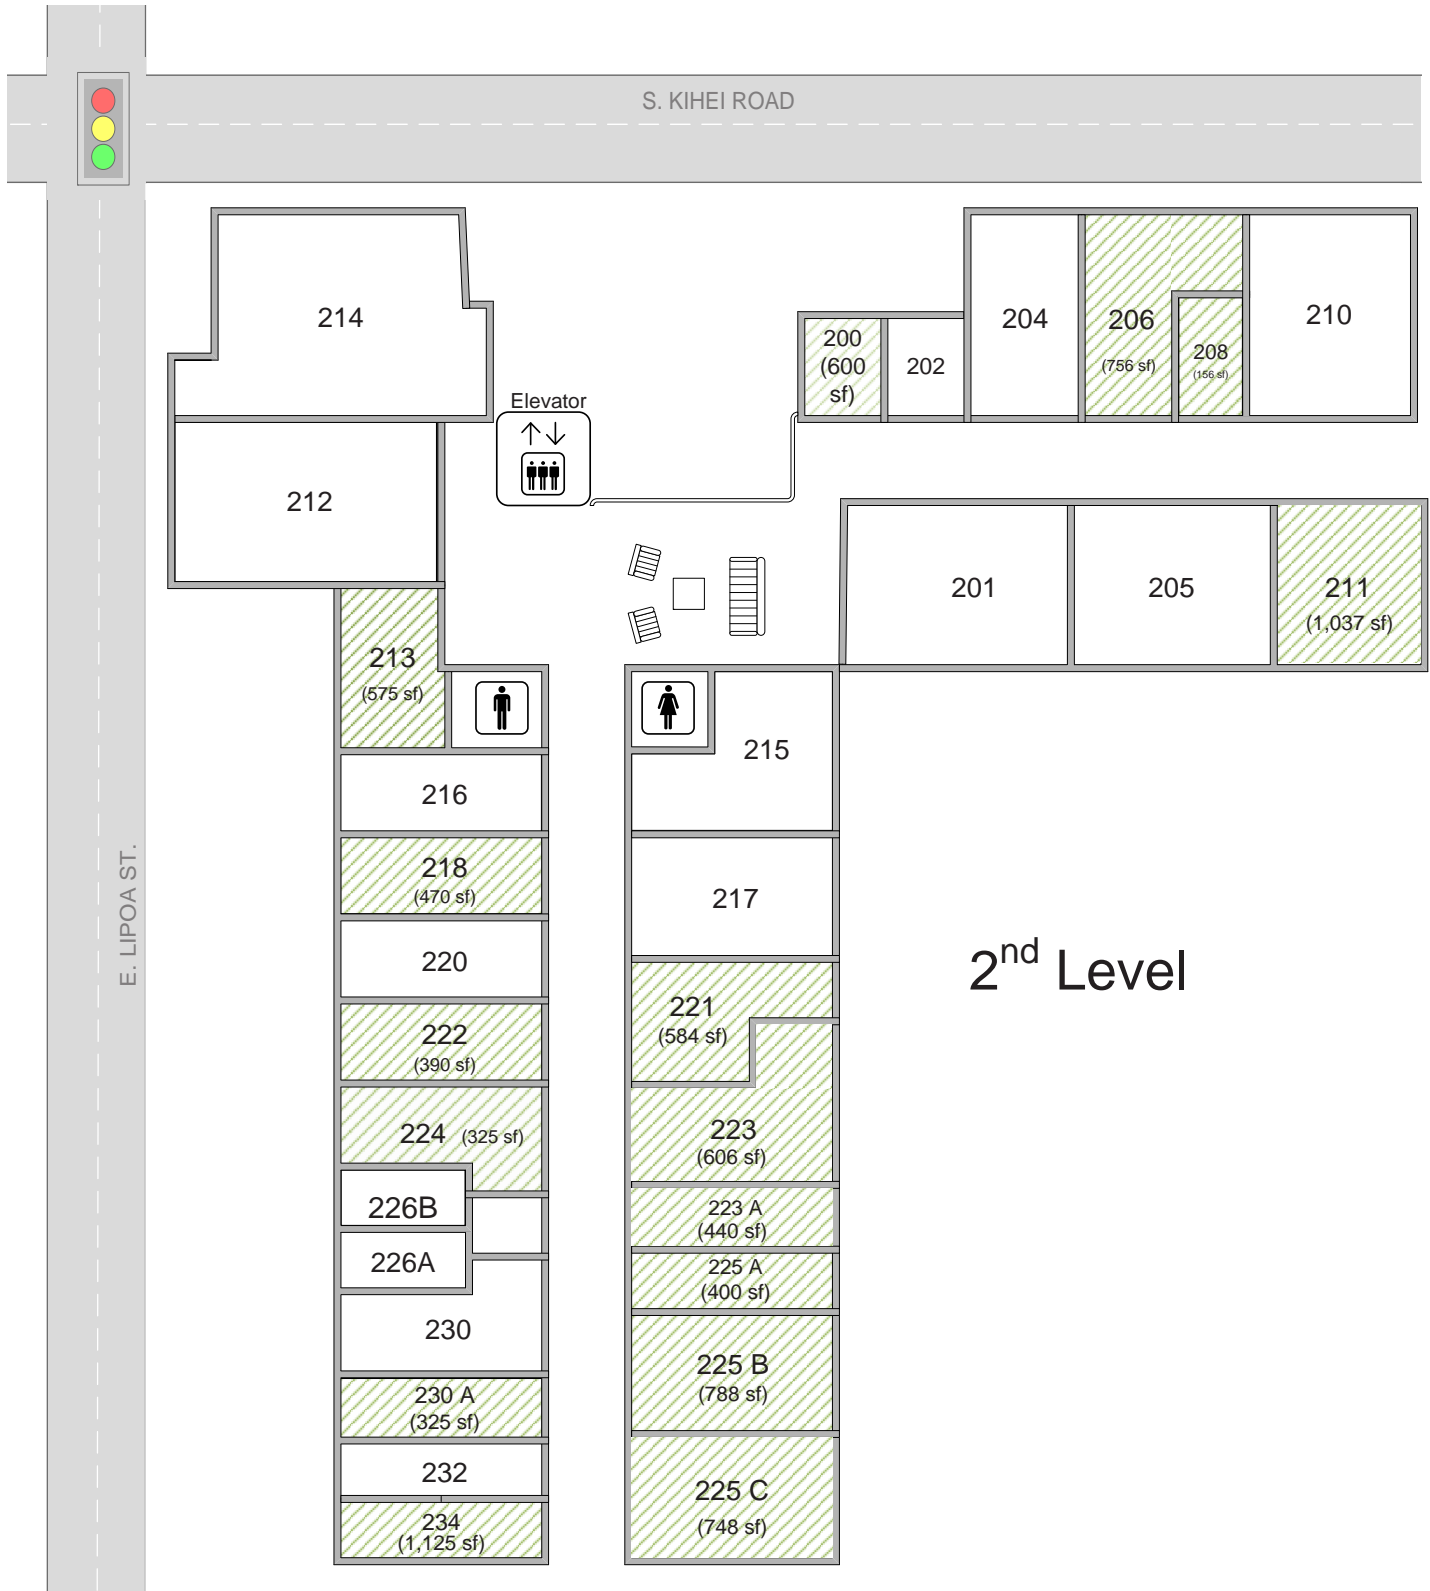

KIHEI PLAZA

**MW Commercial
Realty, Inc.**
Real Estate Brokerage

1280 S. Kihei Road | Ste. 224 | Kihei, HI 96753
P: (808) 879-5000 | F: (808) 879-3999 | Corp. Lic. # RB-16265
www.mwcommercialistings.com