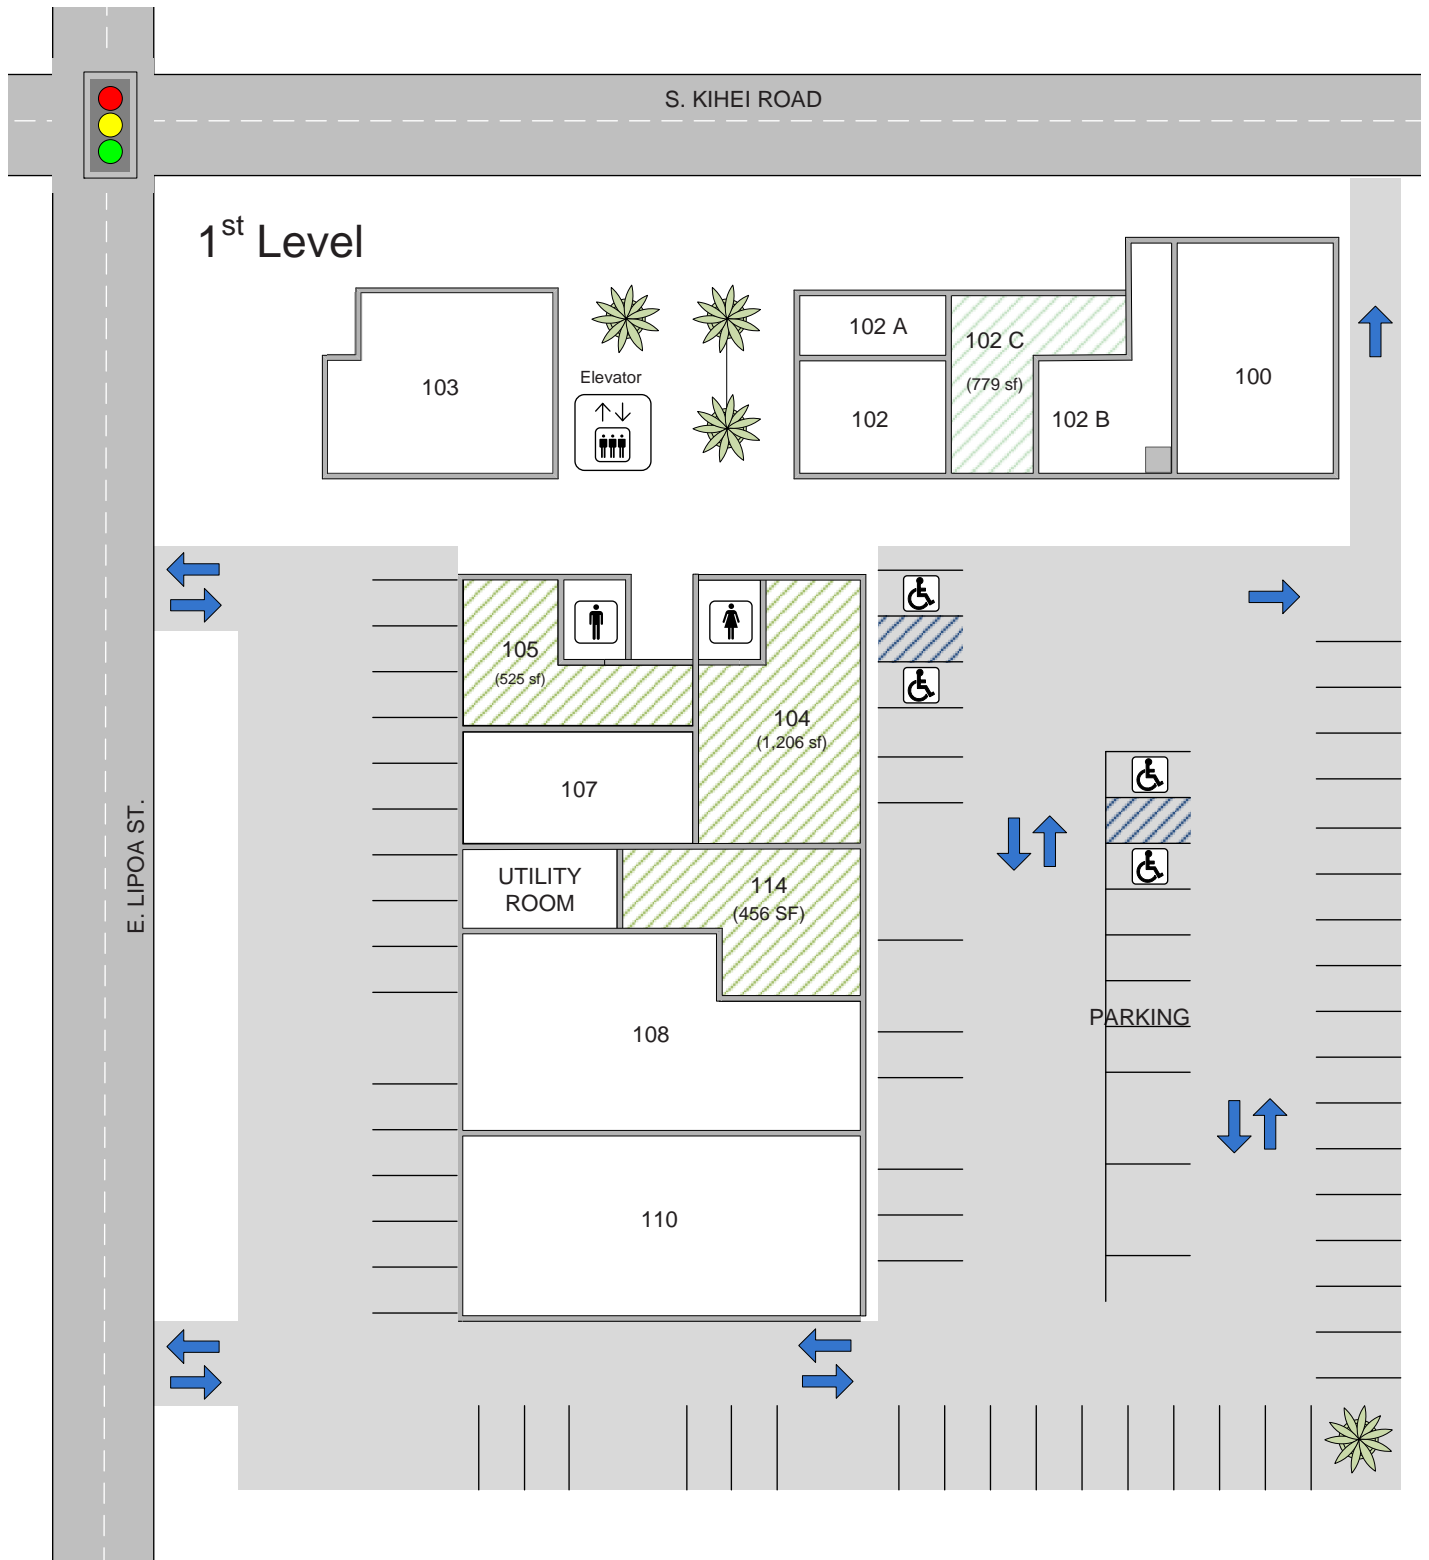

KIHEI PLAZA

**MW Commercial
Realty, Inc.**
Real Estate Brokerage

1280 S. Kihei Road | Ste. 224 | Kihei, HI 96753
P: (808) 879-5000 | F: (808) 879-3999 | Corp. Lic. # RB-16265
www.mwcommerciallistings.com